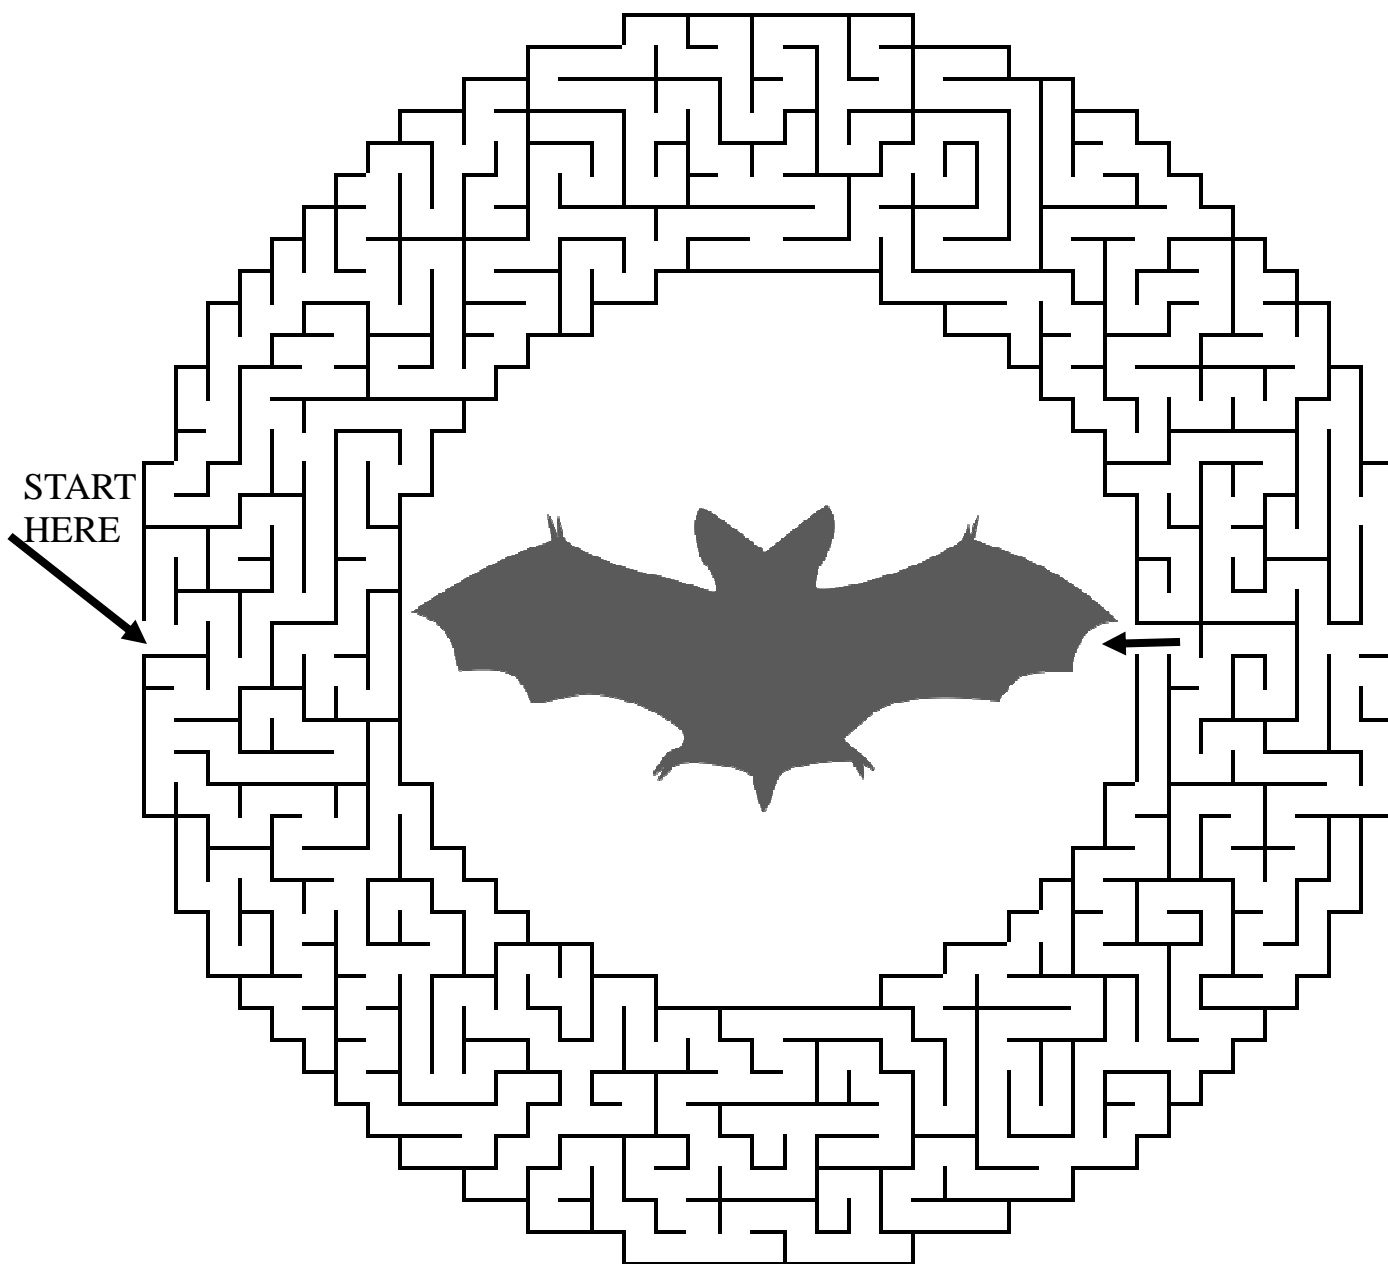

TRANSYLVANIA PROGRAM

Patch: (2.50 inch, 100% embroidered)

Patch Program Requirements

COMPLETE 1 REQUIREMENT TO EARN THIS PATCH

1. Watch a movie with this theme.
2. Read a book with this theme.
3. Create a Halloween or monster craft.
4. Transylvania is located in the country Romania. What is this area known for mostly?
5. Learn more about one of the characters. Such as special features or unique personalities.
6. Write own some of your favorite sayings or quotes OR try to decipher the meaning of one.
7. Complete a crossword puzzle, word search, or activity sheet that represents the patch theme.
8. Dress up as one of the characters or make slime to represent blobby.
9. Create or enjoy a snack or treat that represents the movie or Halloween. Examples: Red fruit punch, glazed donuts (add icing and bat sprinkles), colorful cookies, or sandwiches cut in shapes.
10. Share your love and participate in a community service project to assist others. Examples: Donate Halloween costumes, cookies or make cards for the elderly and much more.

BLOBBY
FRANKENSTEIN
MAVIS
SWIMMING POOL
VACATION

COUNT DRACULA
INVISIBLE MAN
MUMMY
TRANSYLVANIA
VAMPIRE

CRUISE
JOHNNY
OCTOPUS
TROPICAL
WEREWOLF

FIND COUNT DRACULA!

A PUZZLE YOU CAN COUNT ON!

Use numbers from 0 (zero) to 9 (nine) in the empty boxes.
 The columns need to add up to the large number at the bottom and
 the sides.
 You **CAN REPEAT** numbers in each column.
 For fun, add the puzzle diagonal.